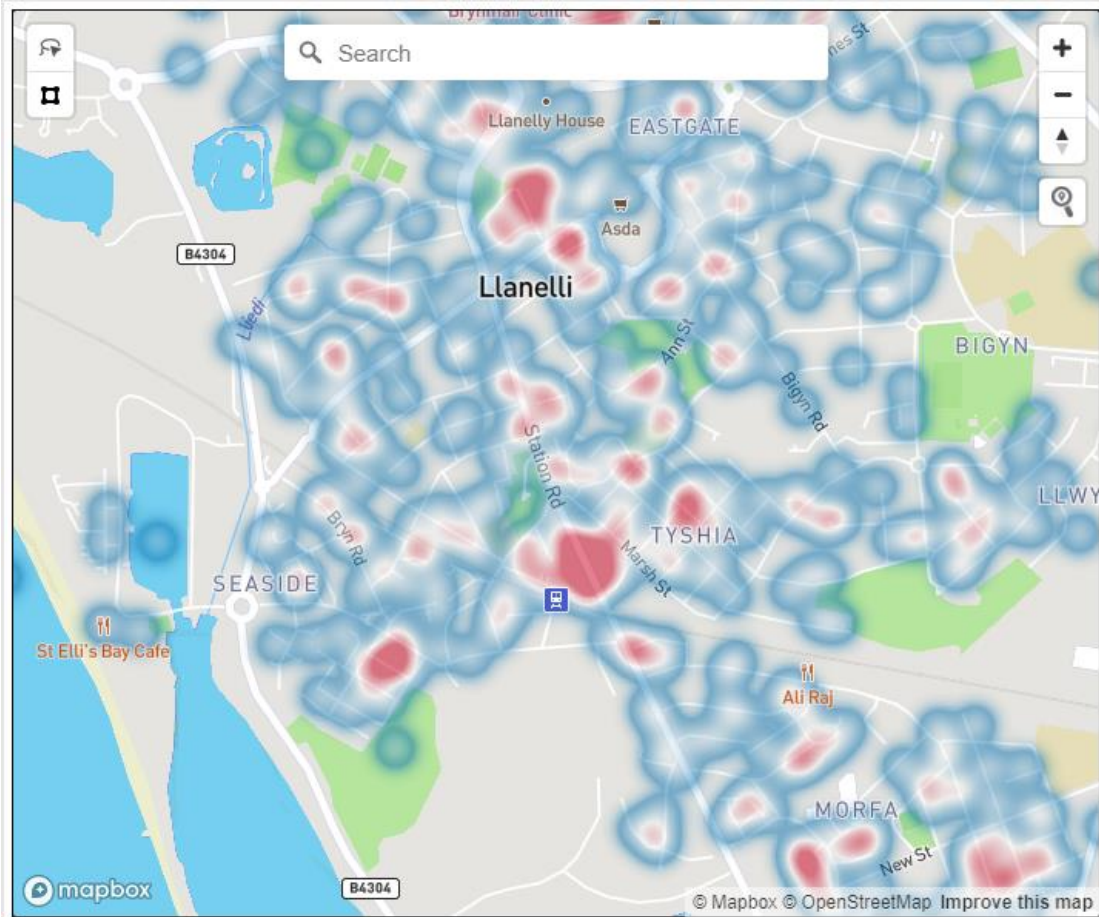

Seizures since May 2020

Total Seizures Recorded Across PSPO:	116
Total seizure on Station Road:	7
Seizures within 10minutes walk of Station Road:	111

Incidents Involving Drink

In order to demonstrate the effect alcohol has on the community and demand it creates on the police force I have conducted a key word search on the number of incidents reported in Llanelli Town between the dates 01/06/20 and 27/03/21 where the caller uses phrases such as "drinking alcohol, drunk, intoxicated". These do not include calls that are categorised solely as ASB.

Total Number of calls: 10937

No. calls involving alcohol: 1276

fig.1

Observing the heat map it is clear to see there is a concentration of alcohol related incidents in the Station Road areas of Llanelli.

Antisocial Incidents

There were 1742 incidents of antisocial behaviour reported in Llanelli Town 28/03/20 and 24/03/21.

Conducting the same keyword search for drinking alcohol indicates there were 210 incidents involving drink in the same period.

Again looking at the heat map indicates an intensity in the station road area.

Crimes Involving Alcohol

The following shows the total number of crimes in the Llanelli area as 2653 in the last year. The heat map identifies Station Road and surrounding area as hot spots for such crimes. A large majority of crimes are offences against the person.