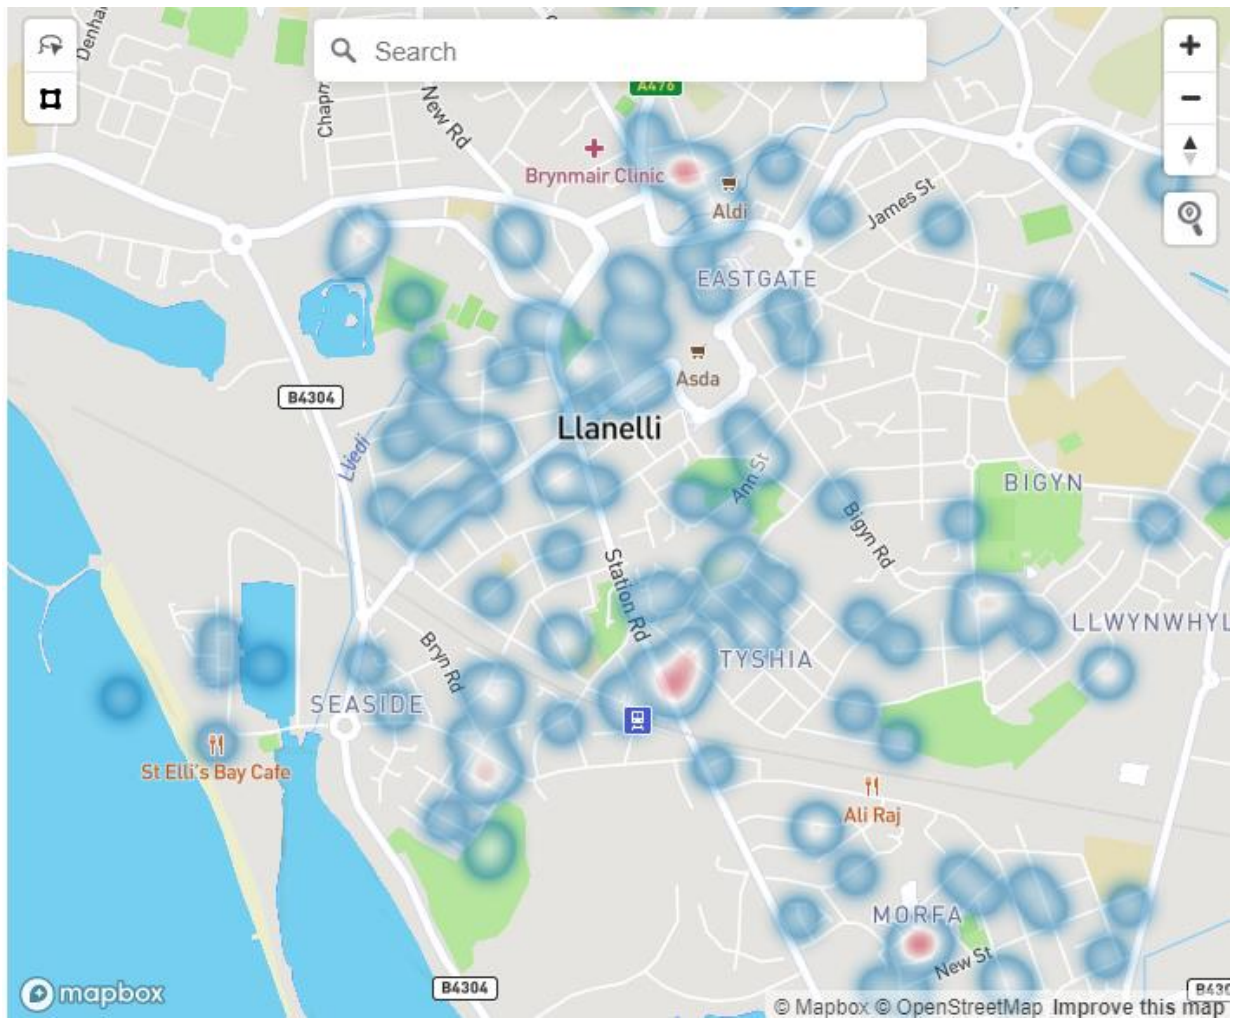

Total Number of calls: 10937

No. calls involving alcohol: 1276

fig.1

Observing the heat map it is clear to see there is a concentration of alcohol related incidents in the Station Road areas of Llanelli.

Antisocial Incidents

There were 1742 incidents of antisocial behaviour reported in Llanelli Town 28/03/20 and 24/03/21.

Conducting the same keyword search for drinking alcohol indicates there were 210 incidents involving drink in the same period.

Again looking at the heat map indicates an intensity in the station road area.

Crimes Involving Alcohol

The following shows the total number of crimes in the Llanelli area as 2653 in the last year. The heat map identifies Station Road and surrounding area as hot spots for such crimes. A large majority of crimes are offences against the person.

Crimes Involving Alcohol

On average alcohol is related to 12% of all recorded crimes. There were 404 crimes recorded in Llanelli town involving alcohol in the last year. I believe this figure is vastly under reported possibly due to introduction of officer reporting crimes rather than a centralised unit.