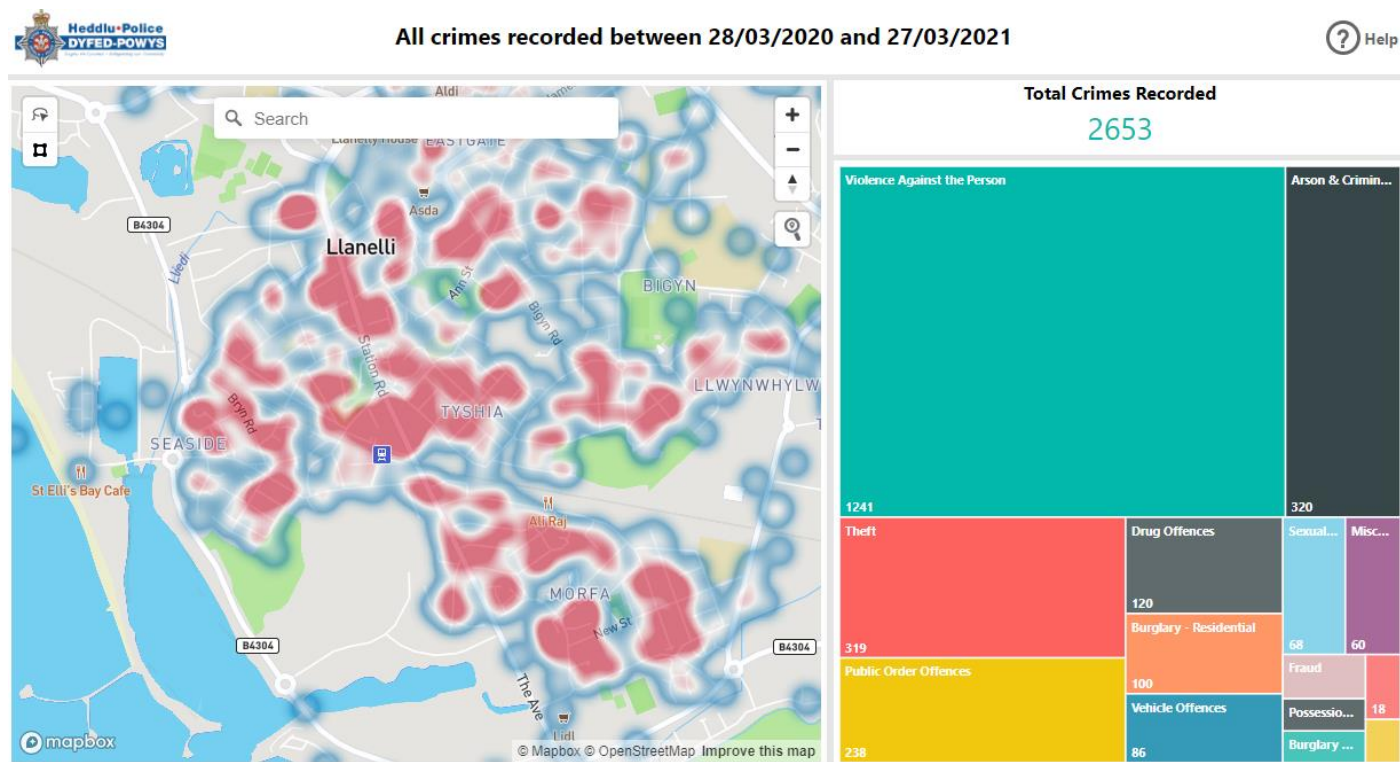

Total Number of calls: 10937

No. calls involving alcohol: 1276

fig.1

Observing the heat map it is clear to see there is a concentration of alcohol related incidents in the Station Road areas of Llanelli.

Antisocial Incidents

There were 1742 incidents of antisocial behaviour reported in Llanelli Town 28/03/20 and 24/03/21.

Conducting the same keyword search for drinking alcohol indicates there were 210 incidents involving drink in the same period.

Again looking at the heat map indicates an intensity in the station road area.

Crimes Involving Alcohol

The following shows the total number of crimes in the Llanelli area as 2653 in the last year. The heat map identifies Station Road and surrounding area as hot spots for such crimes. A large majority of crimes are offences against the person.

Crimes Involving Alcohol

On average alcohol is related to 12% of all recorded crimes. There were 404 crimes recorded in Llanelli town involving alcohol in the last year. I believe this figure is vastly under reported possibly due to introduction of officer reporting crimes rather than a centralised unit.